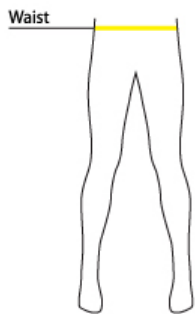

U9 size chart

**JERSEY**

**Chest**  
With arms down at both sides, measure around the upper body, under arms and over the fullest part of the chest

**Waist**  
Measure waist at the height pants are normally worn, and keep tape comfortably loose.

	YXS	YS	YM	YL	AS	AM	AL	AXL	AXXL
Individual Chest Size	20"-22"	22"-24"	24"-26"	26"-28"	30"-32"	34"-36"	38"-40"	42"-44"	46"-48"
Individual Waist Size	20"-22"	22"-24"	24"-26"	26"-28"	30"-32"	32"-34"	36"-38"	40"-42"	44"-46"

**Short for both Age Groups**

**Waist**  
Measure waist at the height pants are normally worn, and keep tape comfortably loose.

	YXS	YS	YM	YL	AS	AM	AL	AXL	AXXL
Individual Waist Size	20"-22"	22"-24"	24"-26"	26"-28"	30"-32"	32"-34"	36"-38"	40"-42"	44"-46"

U8 & Younger

**JERSEY**

**Chest**  
With arms down at both sides, measure around the upper body, under arms and over the fullest part of the chest

	YXS	YS	YM	YL	AS	AM	AL	AXL	AXXL	AXXXL
Individual Chest Size	22"-24"	24"-26"	26"-28"	30"-32"	34"-36"	38"-40"	42"-44"	46"-48"	50"-52"	54"-56"