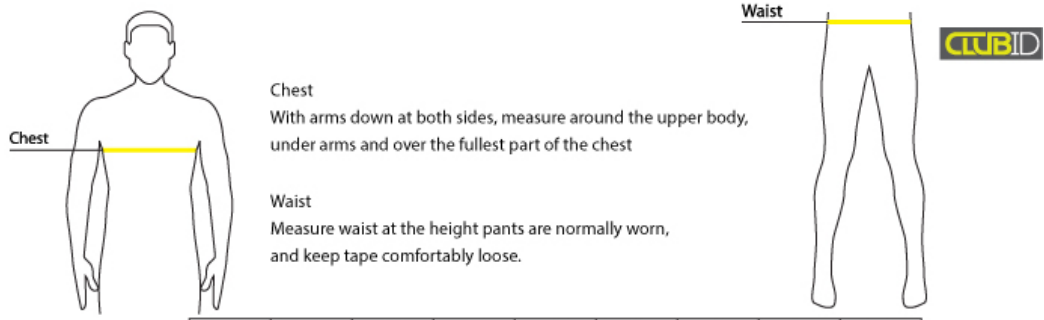

U9 size chart

**JERSEY**

**Chest**  
With arms down at both sides, measure around the upper body, under arms and over the fullest part of the chest

**Waist**  
Measure waist at the height pants are normally worn, and keep tape comfortably loose.

	YXS	YS	YM	YL	AS	AM	AL	AXL	AXXL
Individual Chest Size	20"-22"	22"-24"	24"-26"	26"-28"	30"-32"	34"-36"	38"-40"	42"-44"	46"-48"
Individual Waist Size	20"-22"	22"-24"	24"-26"	26"-28"	30"-32"	32"-34"	36"-38"	40"-42"	44"-46"

**Short for both Age Groups**

**Waist**  
Measure waist at the height pants are normally worn, and keep tape comfortably loose.

	YXS	YS	YM	YL	AS	AM	AL	AXL	AXXL
Individual Waist Size	20"-22"	22"-24"	24"-26"	26"-28"	30"-32"	32"-34"	36"-38"	40"-42"	44"-46"

U8 & Younger

**JERSEY**

**Chest**  
With arms down at both sides, measure around the upper body, under arms and over the fullest part of the chest

	YXS	YS	YM	YL	AS	AM	AL	AXL	AXXL	AXXXL
Individual Chest Size	22"-24"	24"-26"	26"-28"	30"-32"	34"-36"	38"-40"	42"-44"	46"-48"	50"-52"	54"-56"