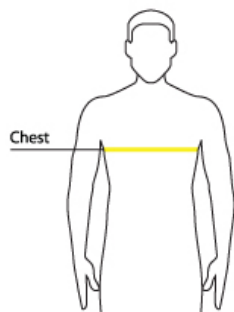

U9 size chart

**JERSEY**

**Chest**  
With arms down at both sides, measure around the upper body, under arms and over the fullest part of the chest

**Waist**  
Measure waist at the height pants are normally worn, and keep tape comfortably loose.

	YXS	YS	YM	YL	AS	AM	AL	AXL	AXXL
Individual Chest Size	20"-22"	22"-24"	24"-26"	26"-28"	30"-32"	34"-36"	38"-40"	42"-44"	46"-48"
Individual Waist Size	20"-22"	22"-24"	24"-26"	26"-28"	30"-32"	32"-34"	36"-38"	40"-42"	44"-46"

**Short for both Age Groups**

**Waist**  
Measure waist at the height pants are normally worn, and keep tape comfortably loose.

	YXS	YS	YM	YL	AS	AM	AL	AXL	AXXL
Individual Waist Size	20"-22"	22"-24"	24"-26"	26"-28"	30"-32"	32"-34"	36"-38"	40"-42"	44"-46"

U8 & Younger

**JERSEY**

**Chest**  
With arms down at both sides, measure around the upper body, under arms and over the fullest part of the chest

	YXS	YS	YM	YL	AS	AM	AL	AXL	AXXL	AXXXL
Individual Chest Size	22"-24"	24"-26"	26"-28"	30"-32"	34"-36"	38"-40"	42"-44"	46"-48"	50"-52"	54"-56"